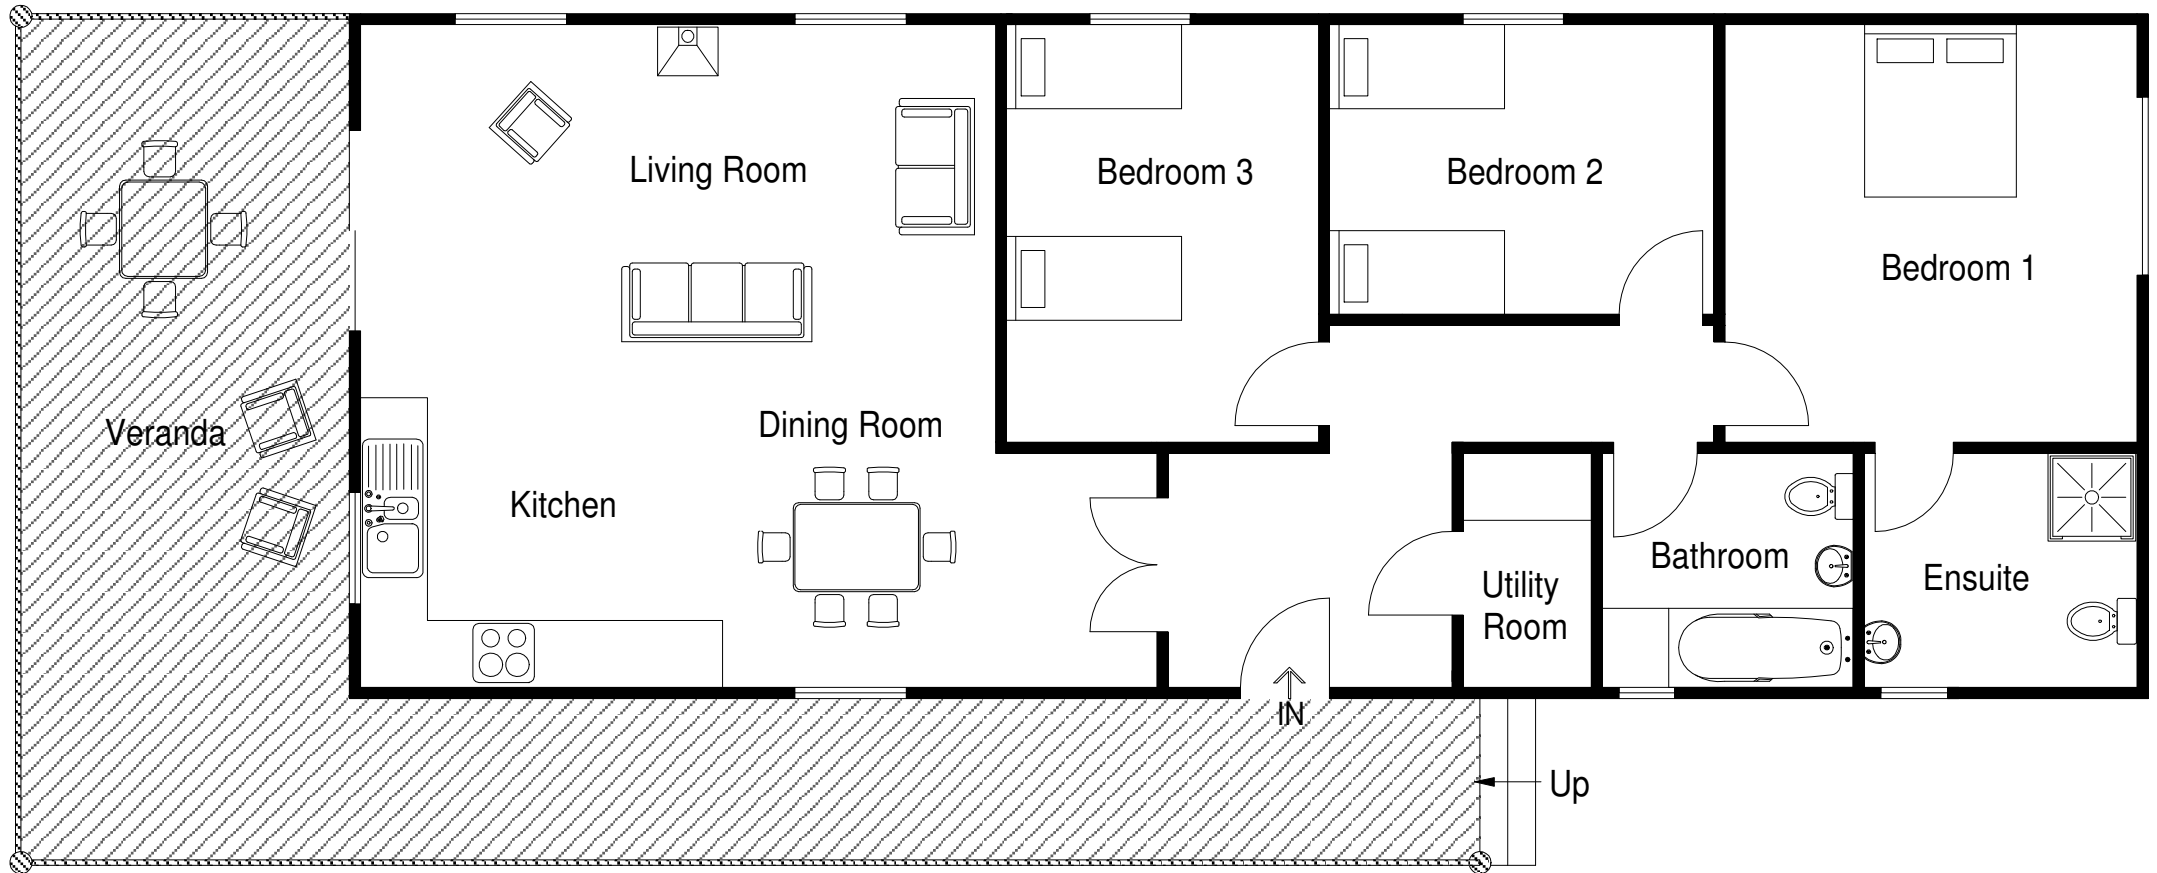

# 3 Bed Lodge, South Winchester Lodges

Approximate Gross Internal Area = 95 sq m / 1022 sq ft

The position & size of doors, windows, appliances and other features are approximate only.

This plan represents the layout of a typical 3 Bed Lodge, other 3 Bed Lodges may differ slightly, however they all have 3 Bedrooms and 2 Bathrooms.