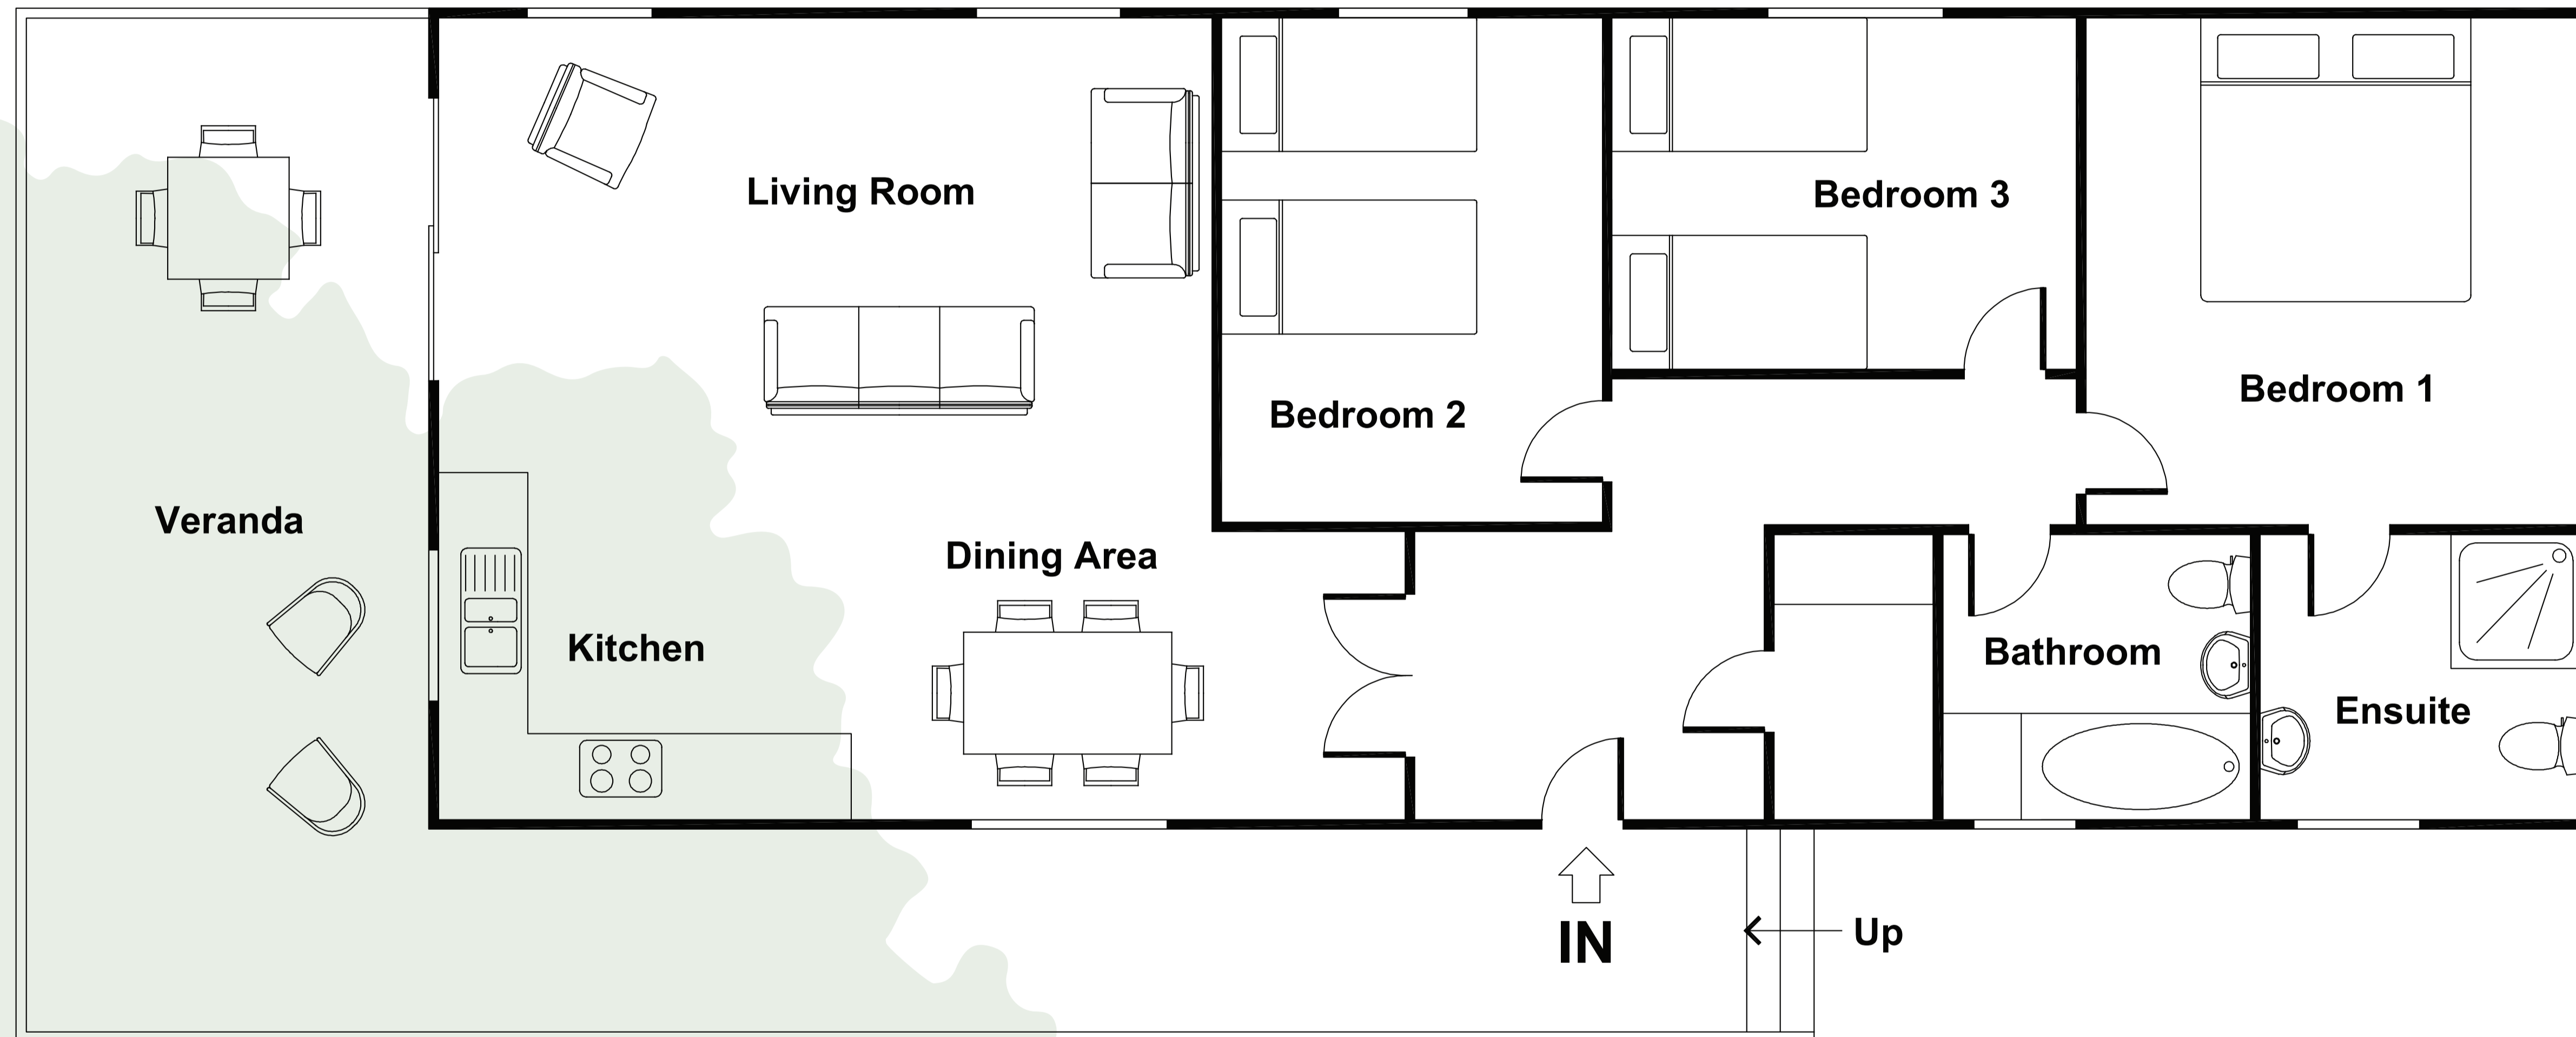

3 BED CLASSIC LODGE

APPROXIMATE GROSS INTERNAL AREA
TOTAL = 1,013 SQ FT / 94.1 SQ M

THE POSITION AND SIZE OF DOORS, WINDOWS, APPLIANCES AND OTHER FEATURES ARE APPROXIMATE ONLY.

THIS PLAN REPRESENTS THE LAYOUT OF A TYPICAL 3 BED LODGE, OTHER 3 BED LODGES MAY DIFFER.
HOWEVER THEY ALL HAVE 3 BEDROOMS AND 2 BATHROOMS.