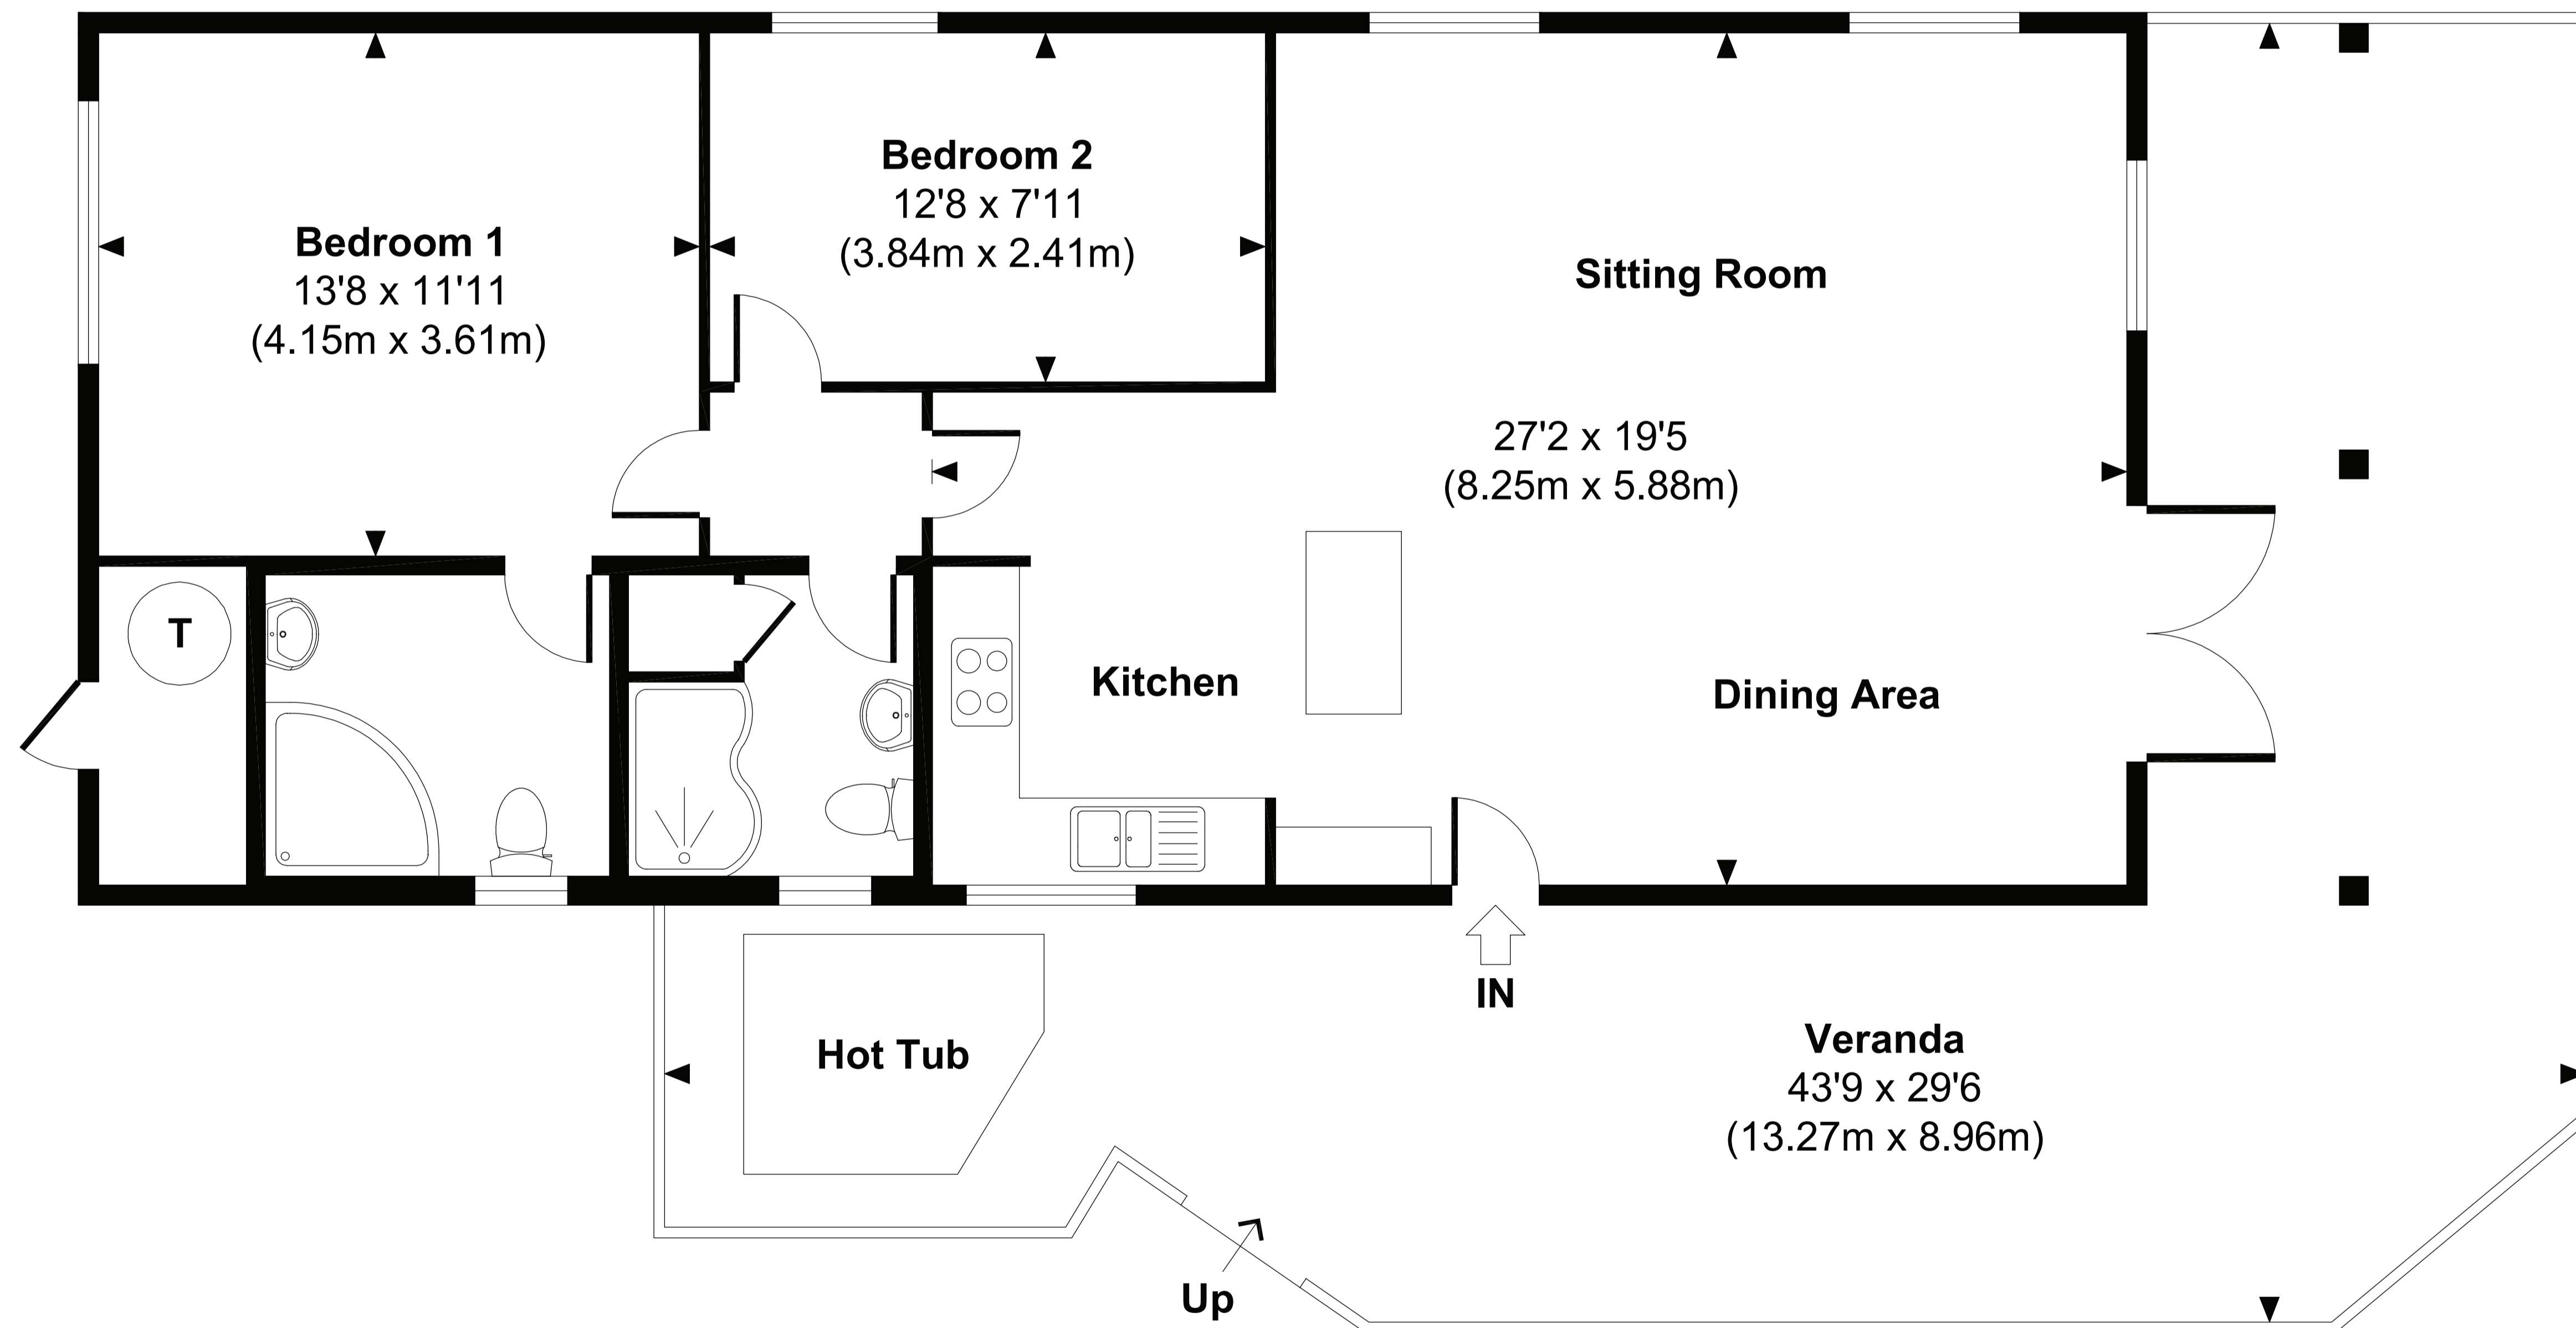

Lodge 1, South Winchester Lodges

Approximate Gross Internal Area
Total = 884 Sq Ft / 82.11 Sq M

© www.propertyfocus.co | Professional Property Photography & Floorplans

This floorplan is for illustrative purposes only and is not to scale. It's accuracy has been checked, but no responsibility is taken for any error, omission or misrepresentation. The size and placement of windows, doors and other features are approximate only. Dimensions and North point should be verified before making decisions reliant upon them. Measured and drawn in accordance with RICS guidelines.